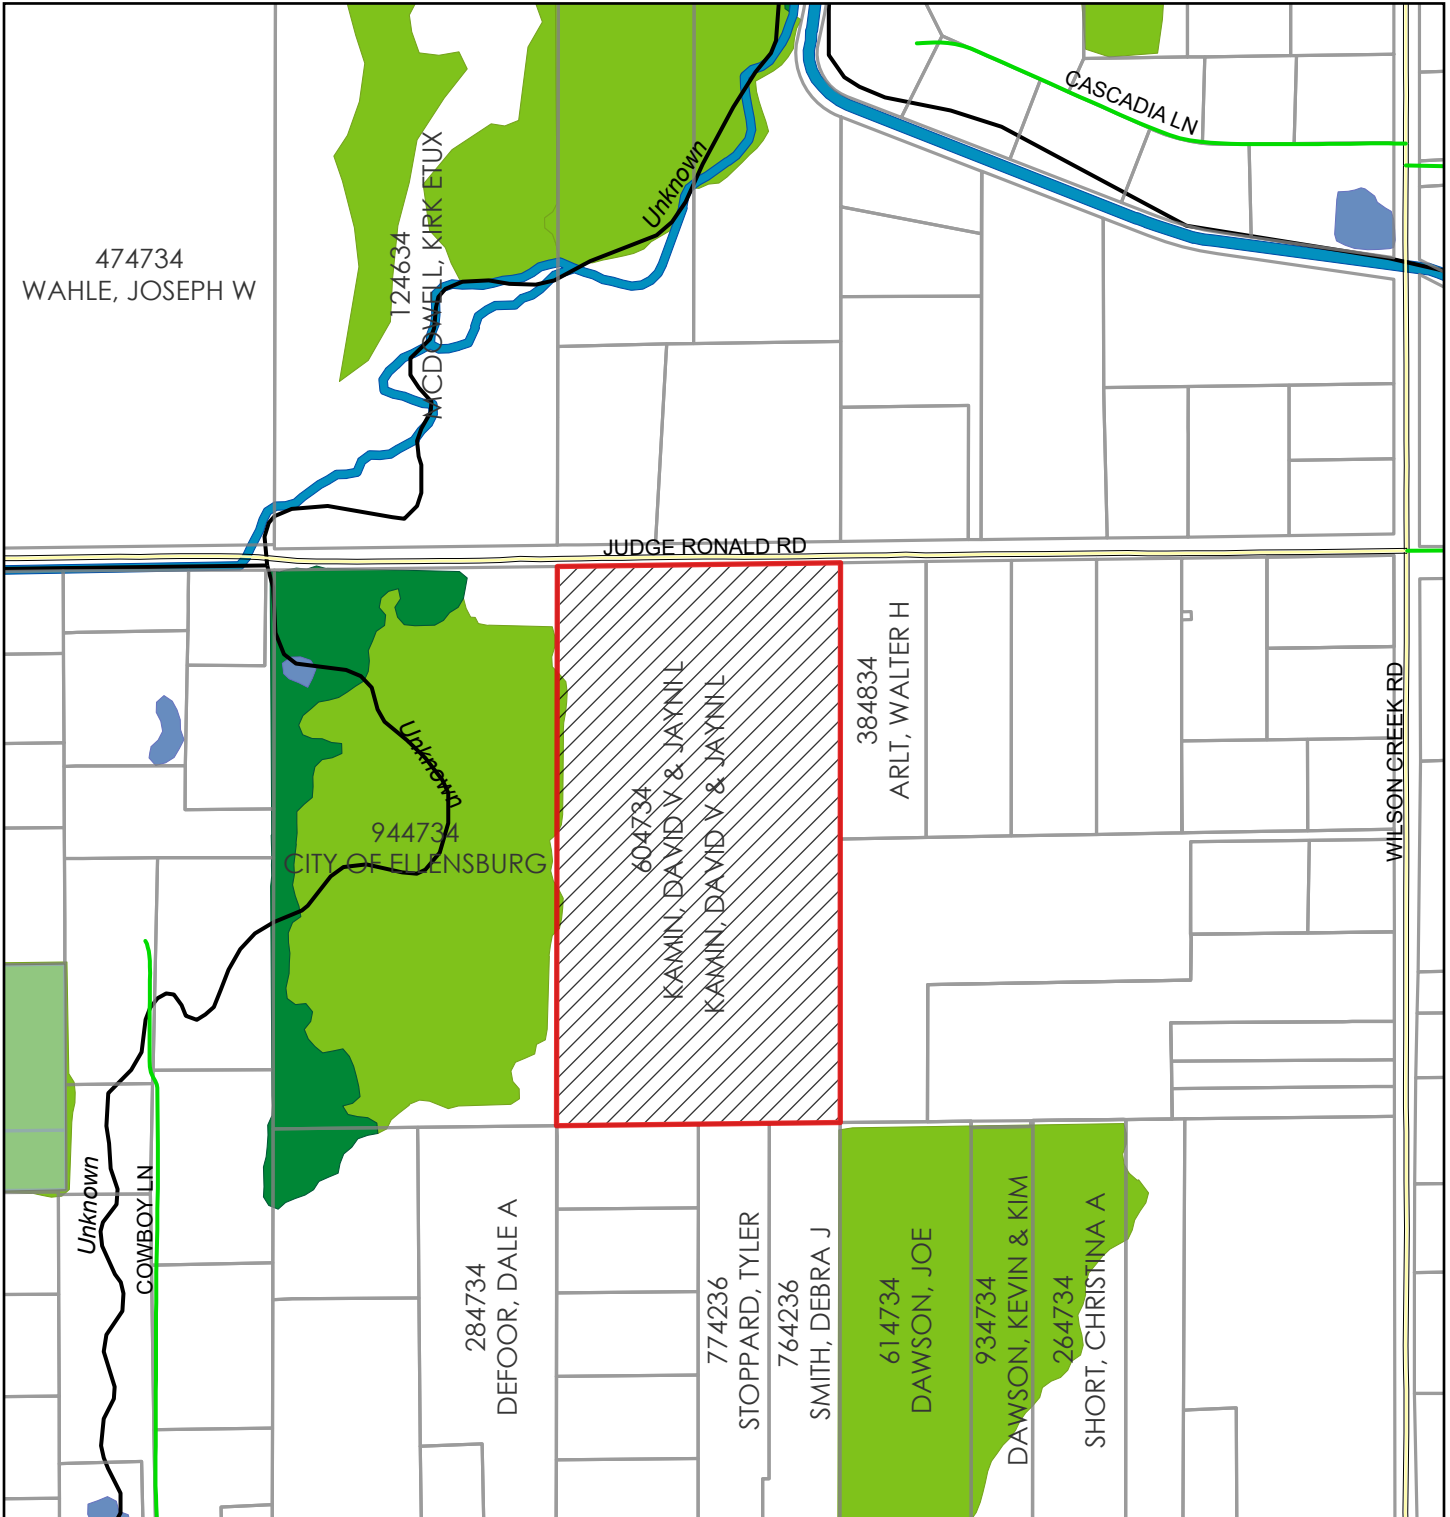

AU-26-00005 Kamin

Critical Areas

Kittitas County GIS

2026

Coordinate System: NAD 1983 StatePlane Washington South FIPS 4602 Feet